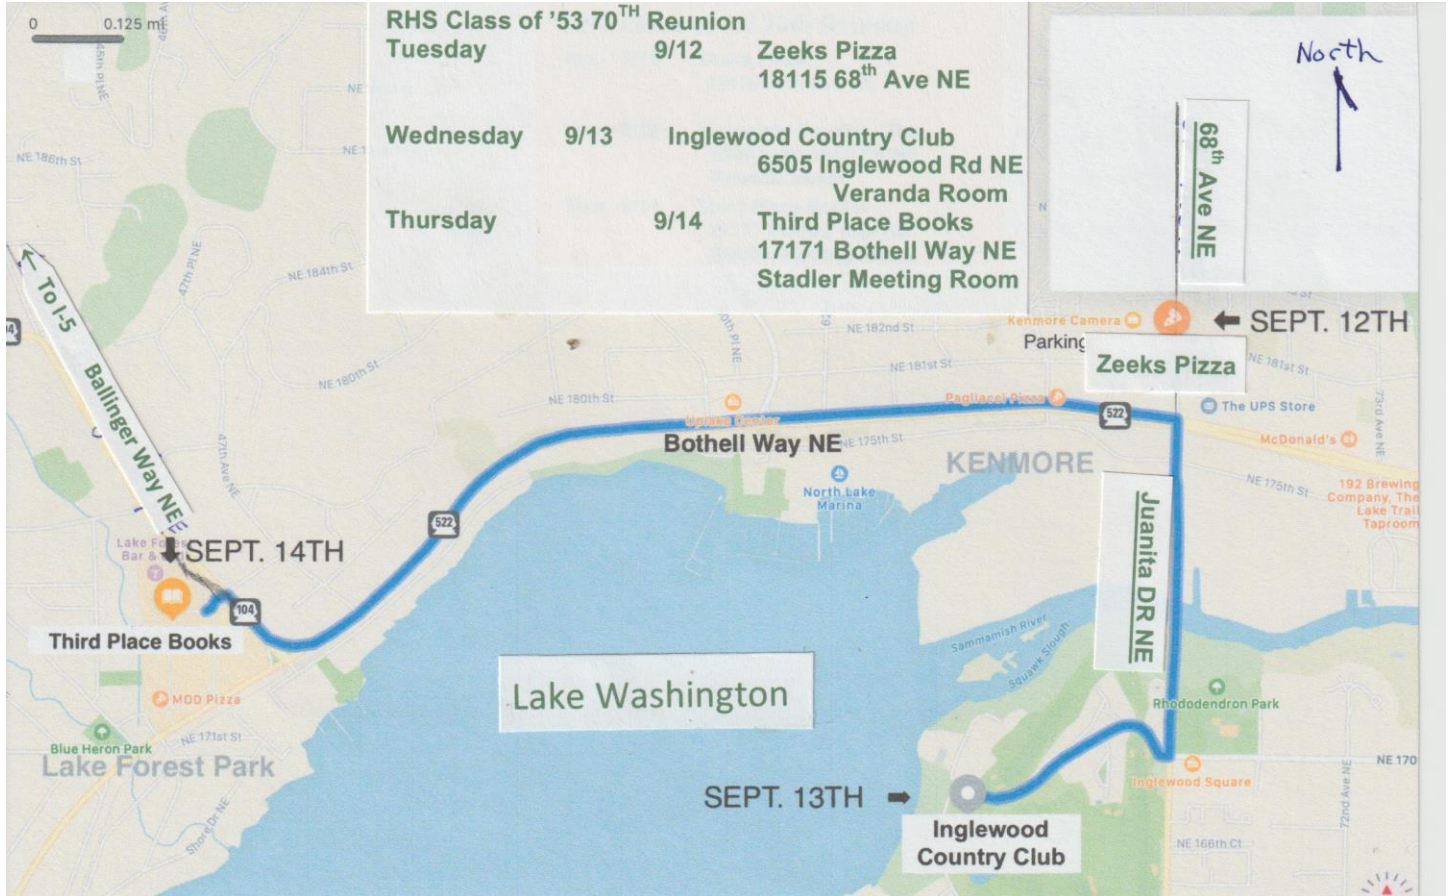

# Directions to Reunion Events in the Kenmore area.

From Seattle North bound on I-5, take the Lake Forest Exit #177  
 Continue on Ballinger Way NE, East toward Lake Forest Park,  
 then turn left at Bothell Way NE  
 You will arrive in Kenmore in about 1 mile.

RHS Class of '53 70 <sup>TH</sup> Reunion			
Tuesday	9/12	Zeeks Pizza	18115 68 <sup>th</sup> Ave NE
Wednesday	9/13	Inglewood Country Club	6505 Inglewood Rd NE Veranda Room
Thursday	9/14	Third Place Books	17171 Bothell Way NE Stadler Meeting Room

## From Kenmore

1.7 miles
4.5 miles
2.6 miles
4 miles
5.5 miles
2.7 miles
2.7 Mile
4.9 miles
4.6 miles
4.9 miles
2.9 mile